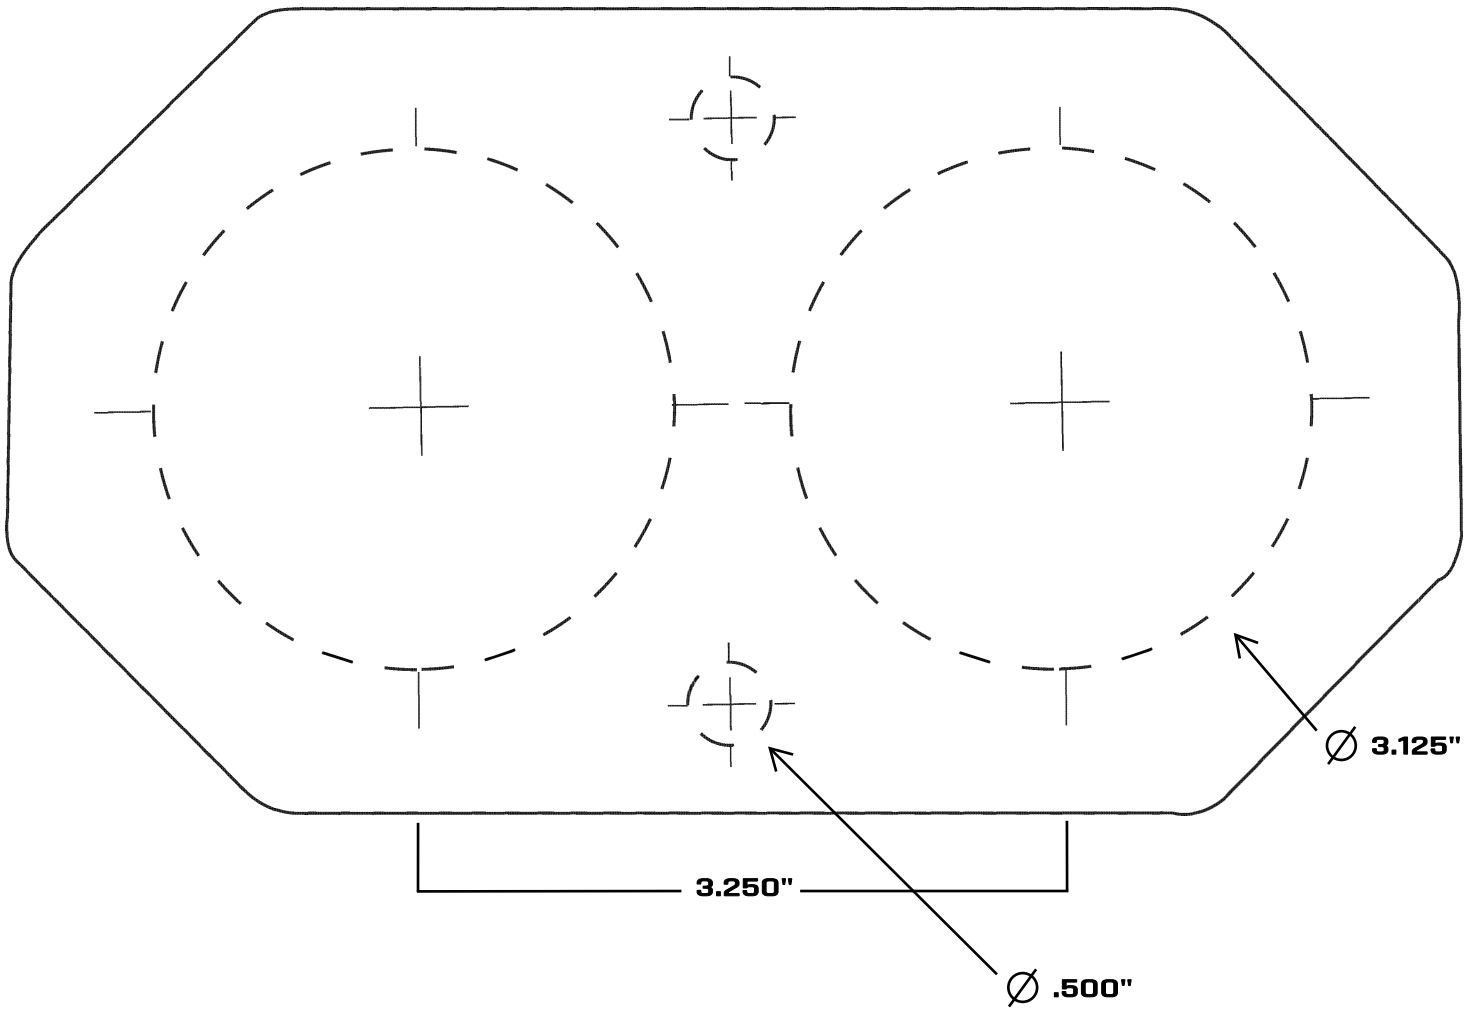

# GAUGE PANEL TEMPLATE

Part Number:  
61-6006

\*PRINT FULL-SIZE & DOUBLE CHECK MEASUREMENT AFTER PRINTING

[quickcar.com](http://quickcar.com)